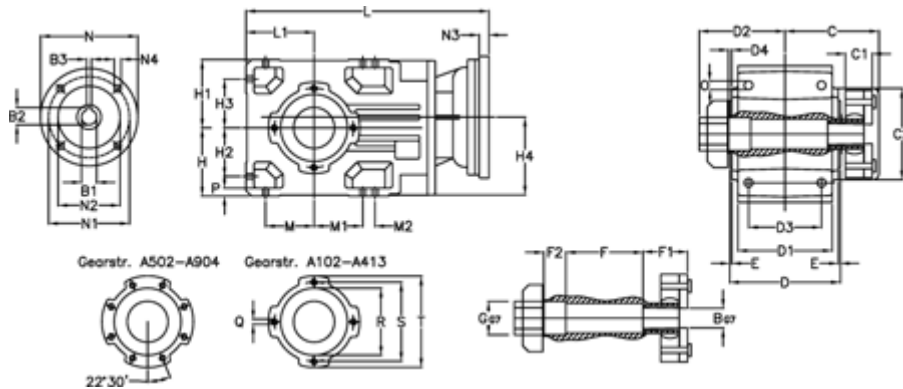

Article number: 29600101066030
 Description: Bevel helical gearbox
 A102QF20-10,6-P80B5

Measures

B = 20	D1 = 95	F2 = 36	L = 302.0	N3 = -
B1 = 19	D2 = 90	G = 32	L1 = 70	N4 = M10x12
B2 = 21.8	D3 = 75	GA = 14,5 NM	M = 50.0	O = 9.5
B3 = 6	d4 = 4.5	H = 70	M1 = 50.0	P = 9
C = 101.5	Description = A102QF-xx-P80 B5	H1 = 70	M2 = -	Q = M8x12
C1 = 29	E = 3.0	H2 = 50.0	N = 200	R = 80
C2 = 83.0	F = 77.5	H3 = 50.0	N1 = 165	S = 100
D = 117	F1 = 36.0	H4 = 83.0	N2 = 130	T = 120